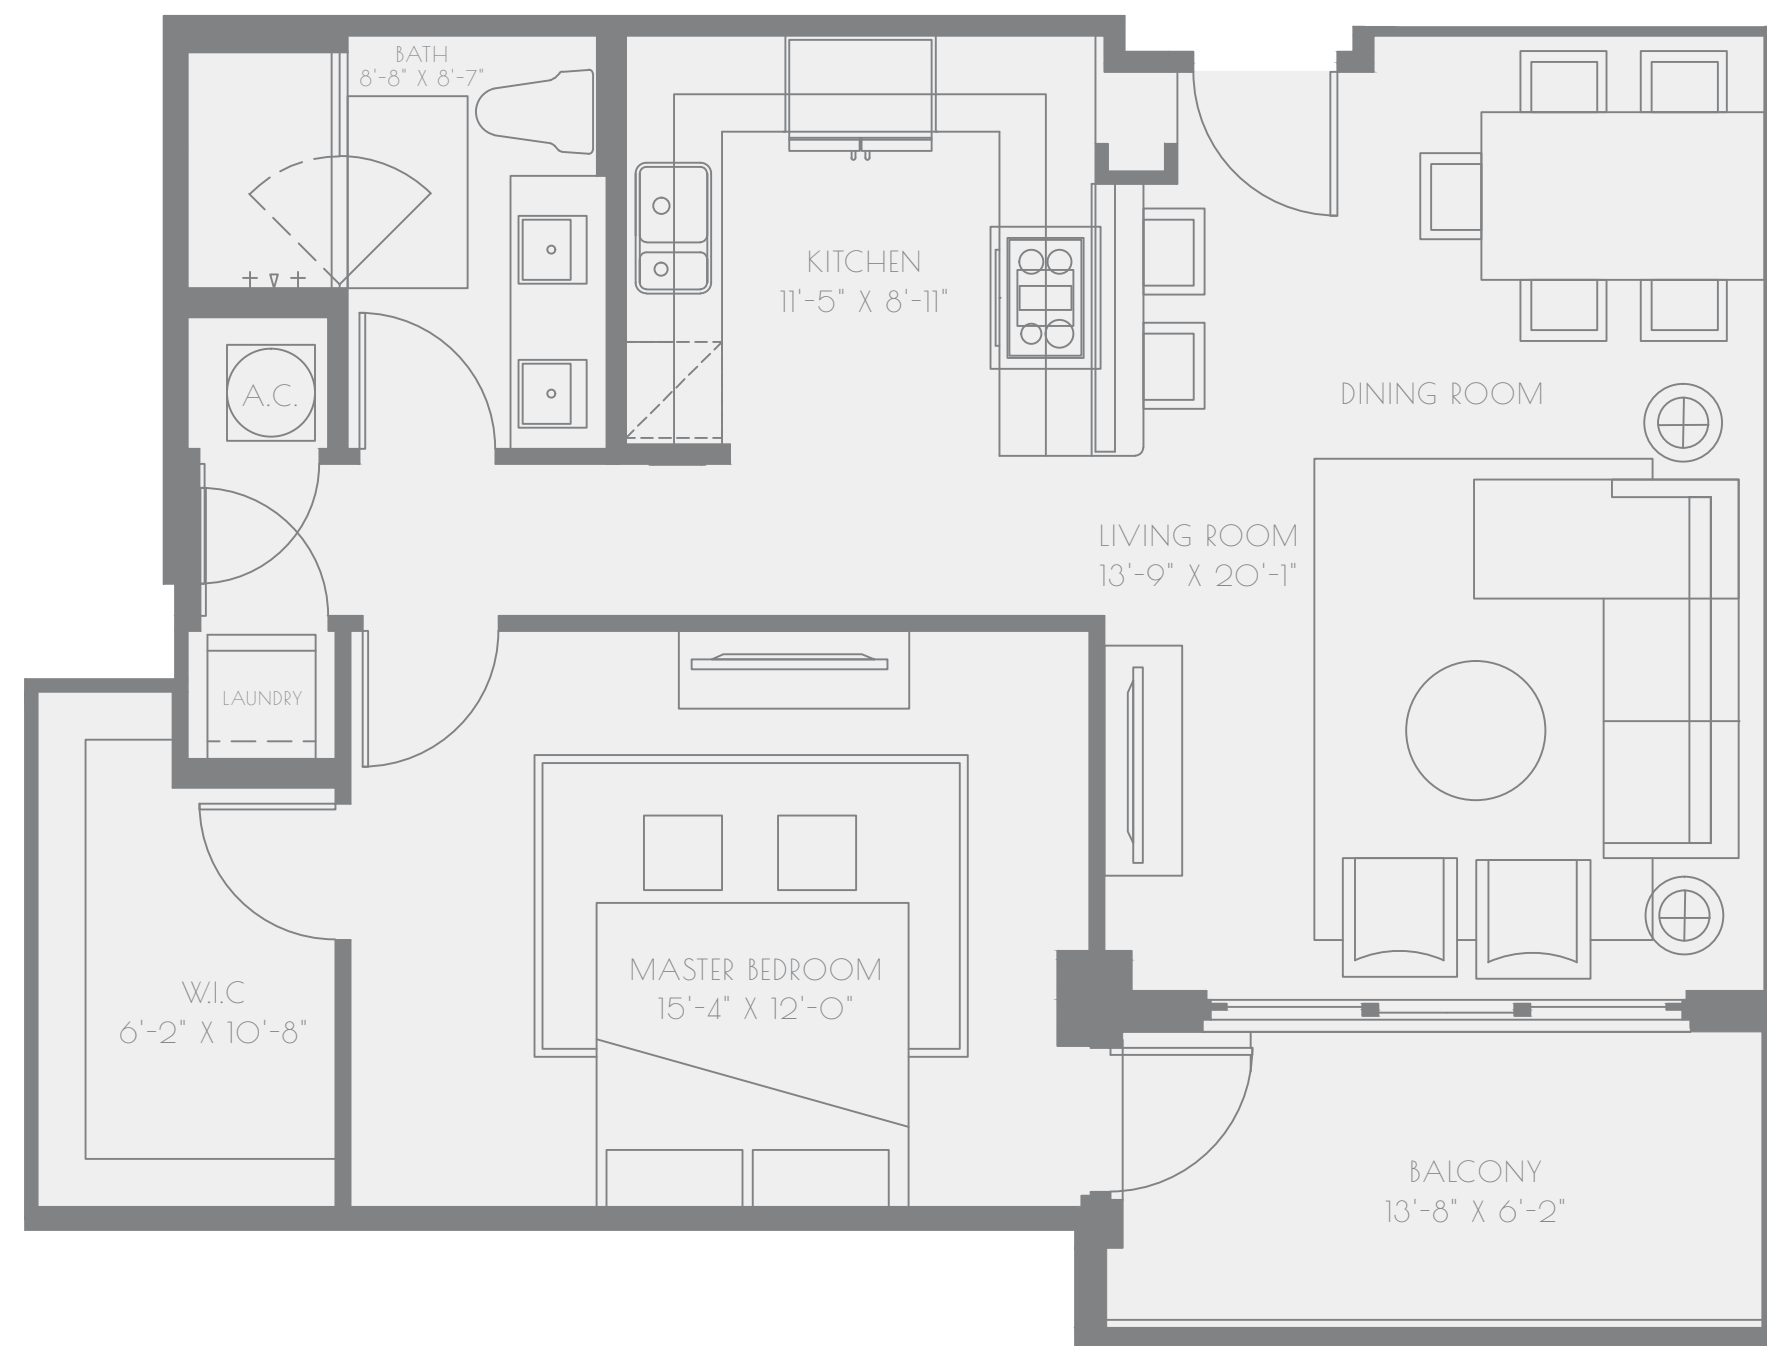

TOWER 155

1 BEDROOM  
1 BATHROOM

MODEL CC

318. 418

A/C INTERIOR AREA  
822 SQ.FT. (76.38 SQ.M.)

ALL PLANS, RENDERINGS AND ILLUSTRATIONS ARE ARTISTIC CONCEPTUAL AND ARE SUBJECT TO CHANGE WITHOUT NOTICE.